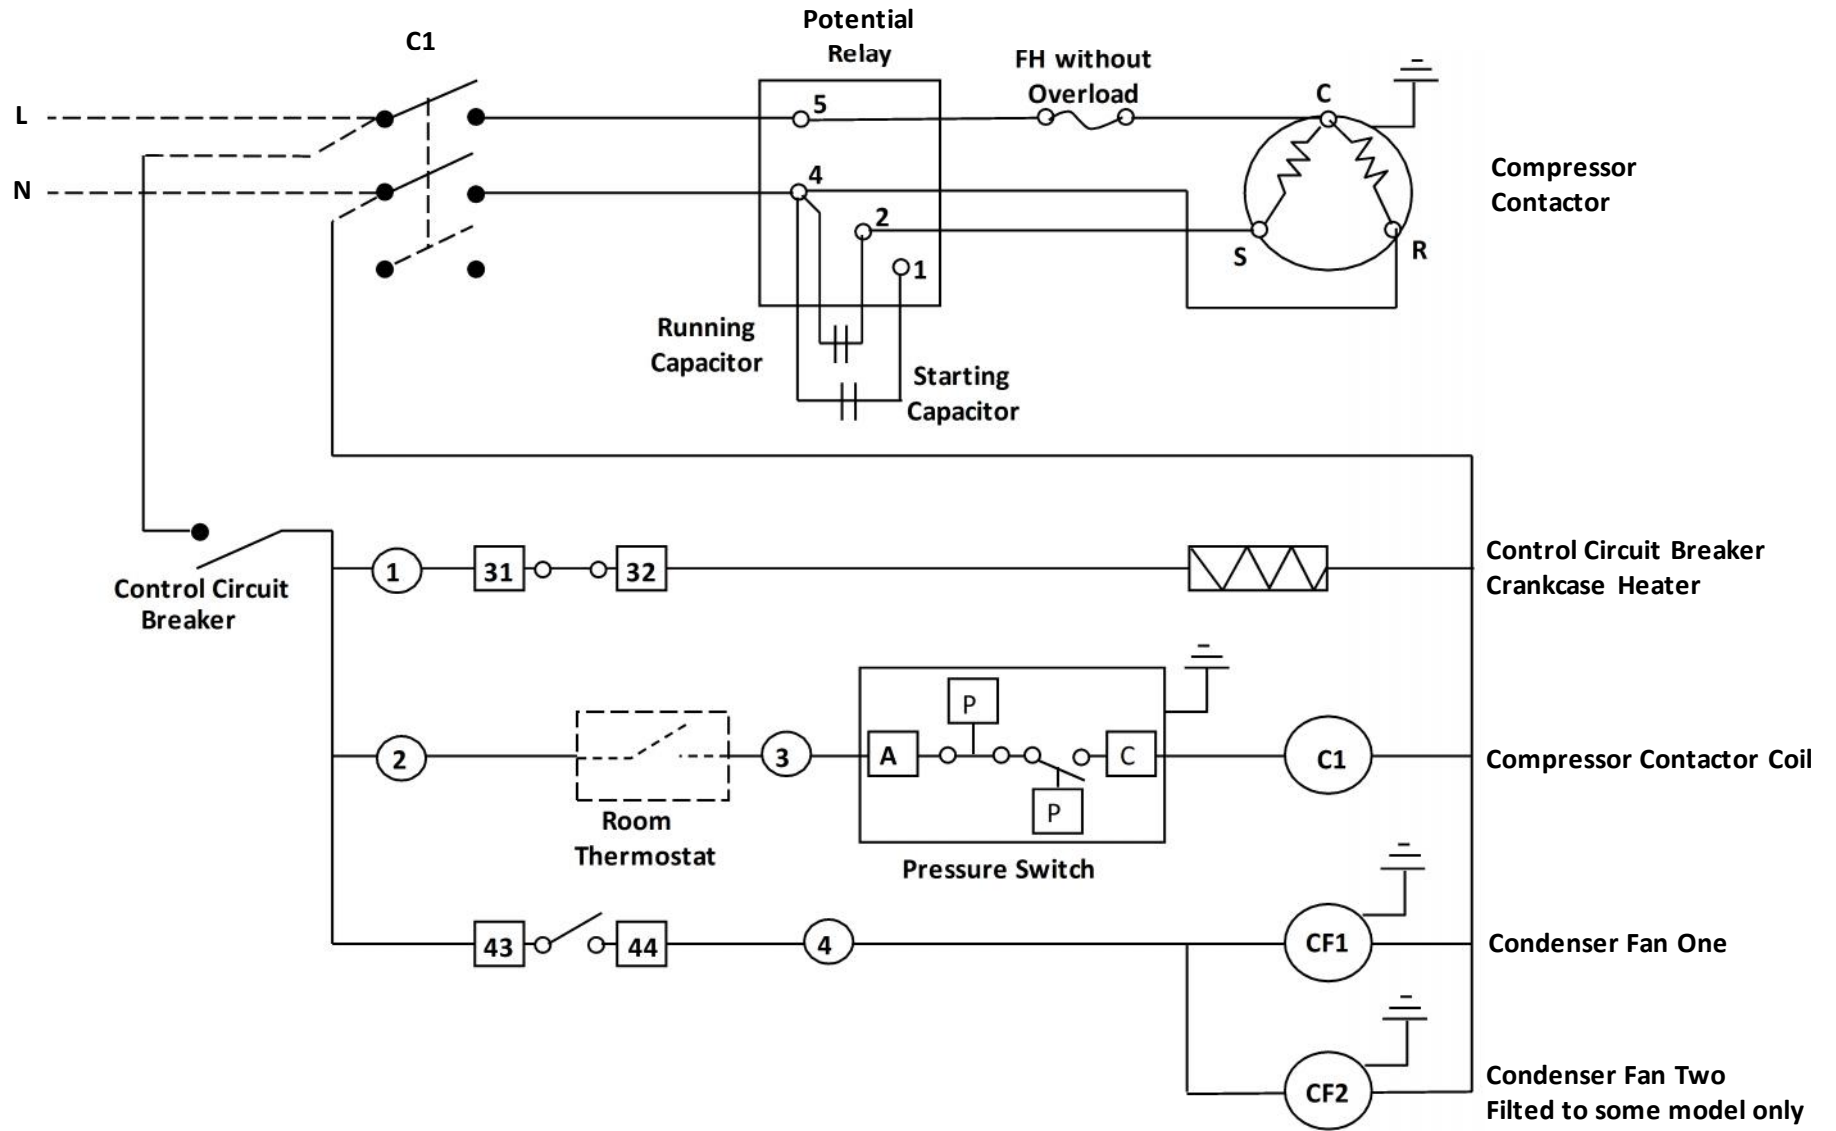

MODEL CAJ & FH (SINGLE PHASE) EVO

- ① - Terminal Number
- - Suggested Field Wiring
- 3T - Fault Lamp