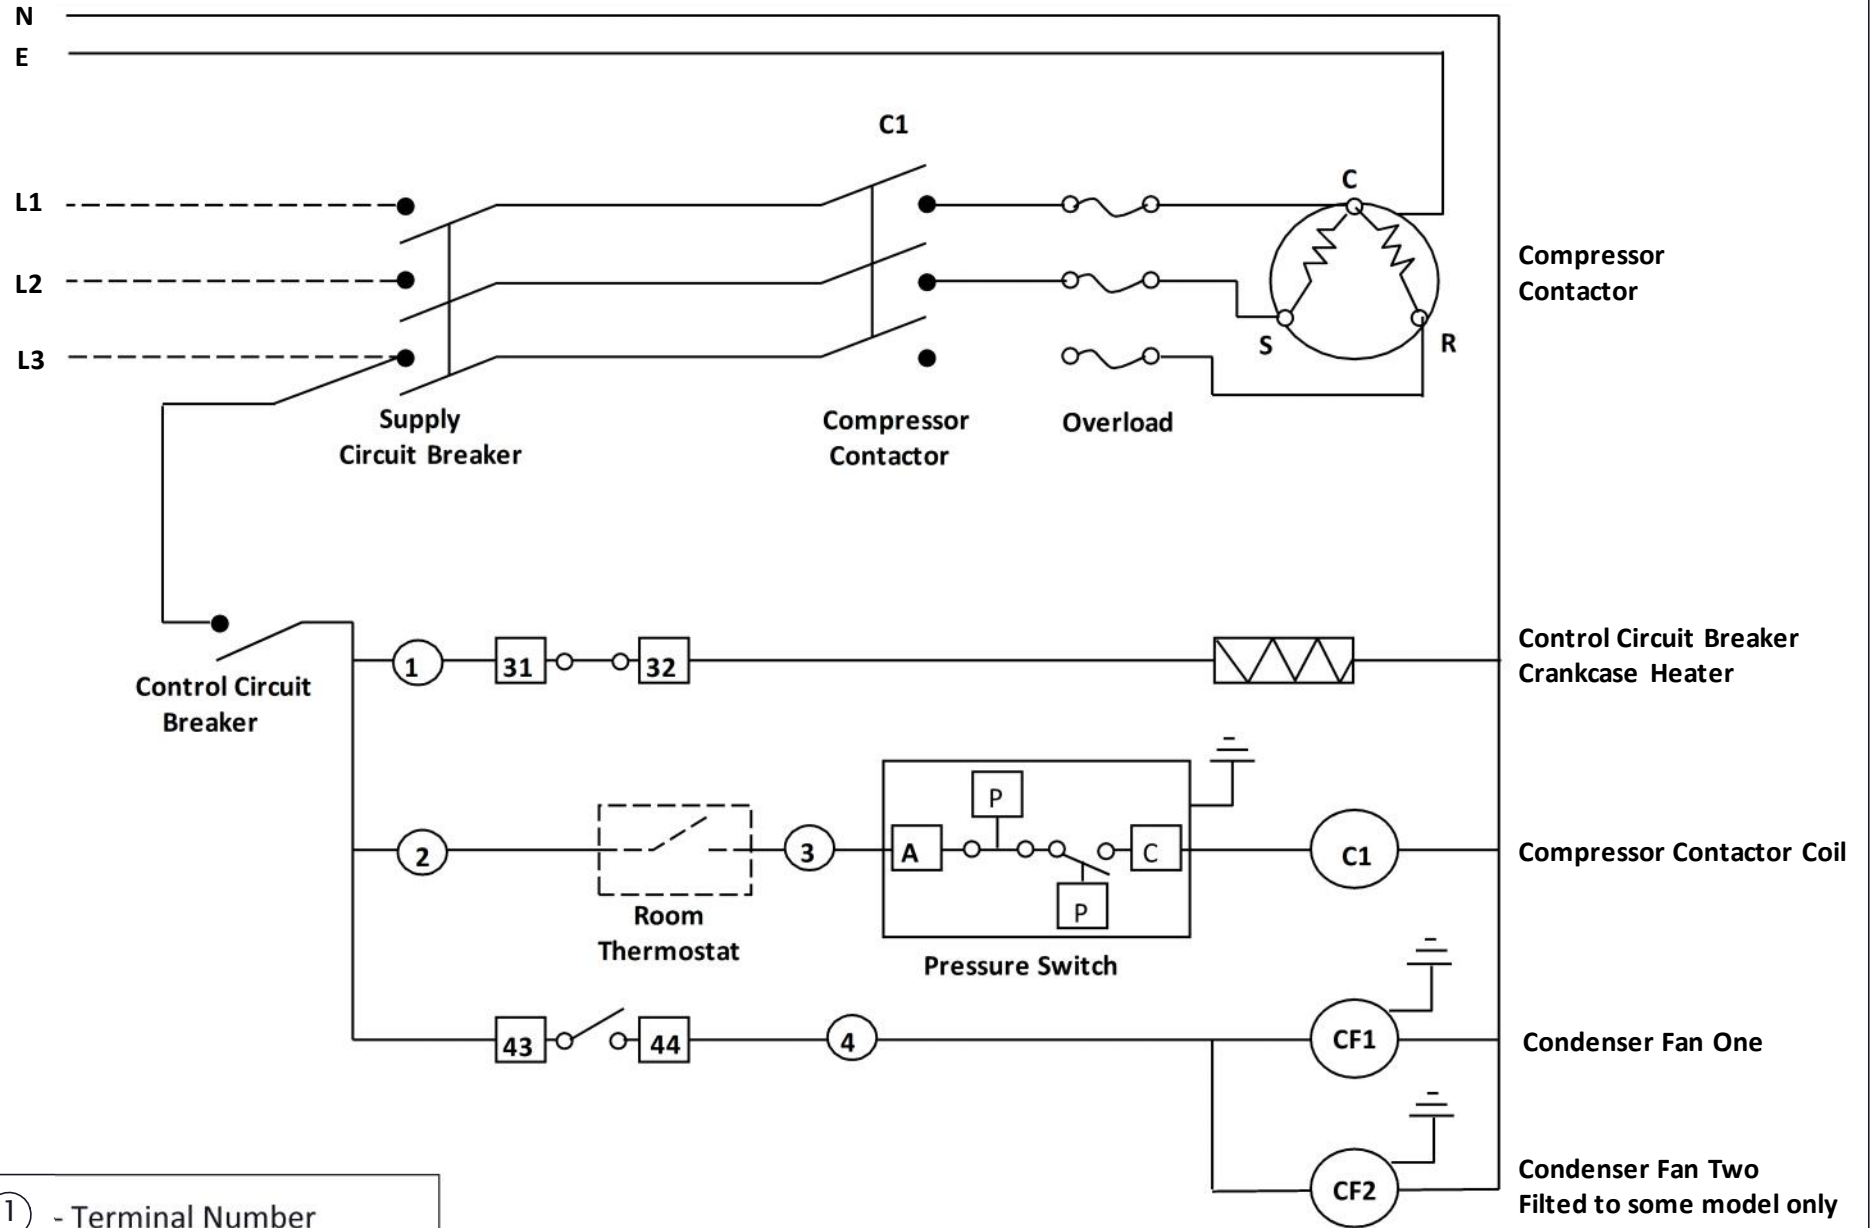

MODEL TFH & TAG (TRI PHASE) EVO

- ① - Terminal Number
- - Suggested Field Wiring
- 31 - Fault Lamp