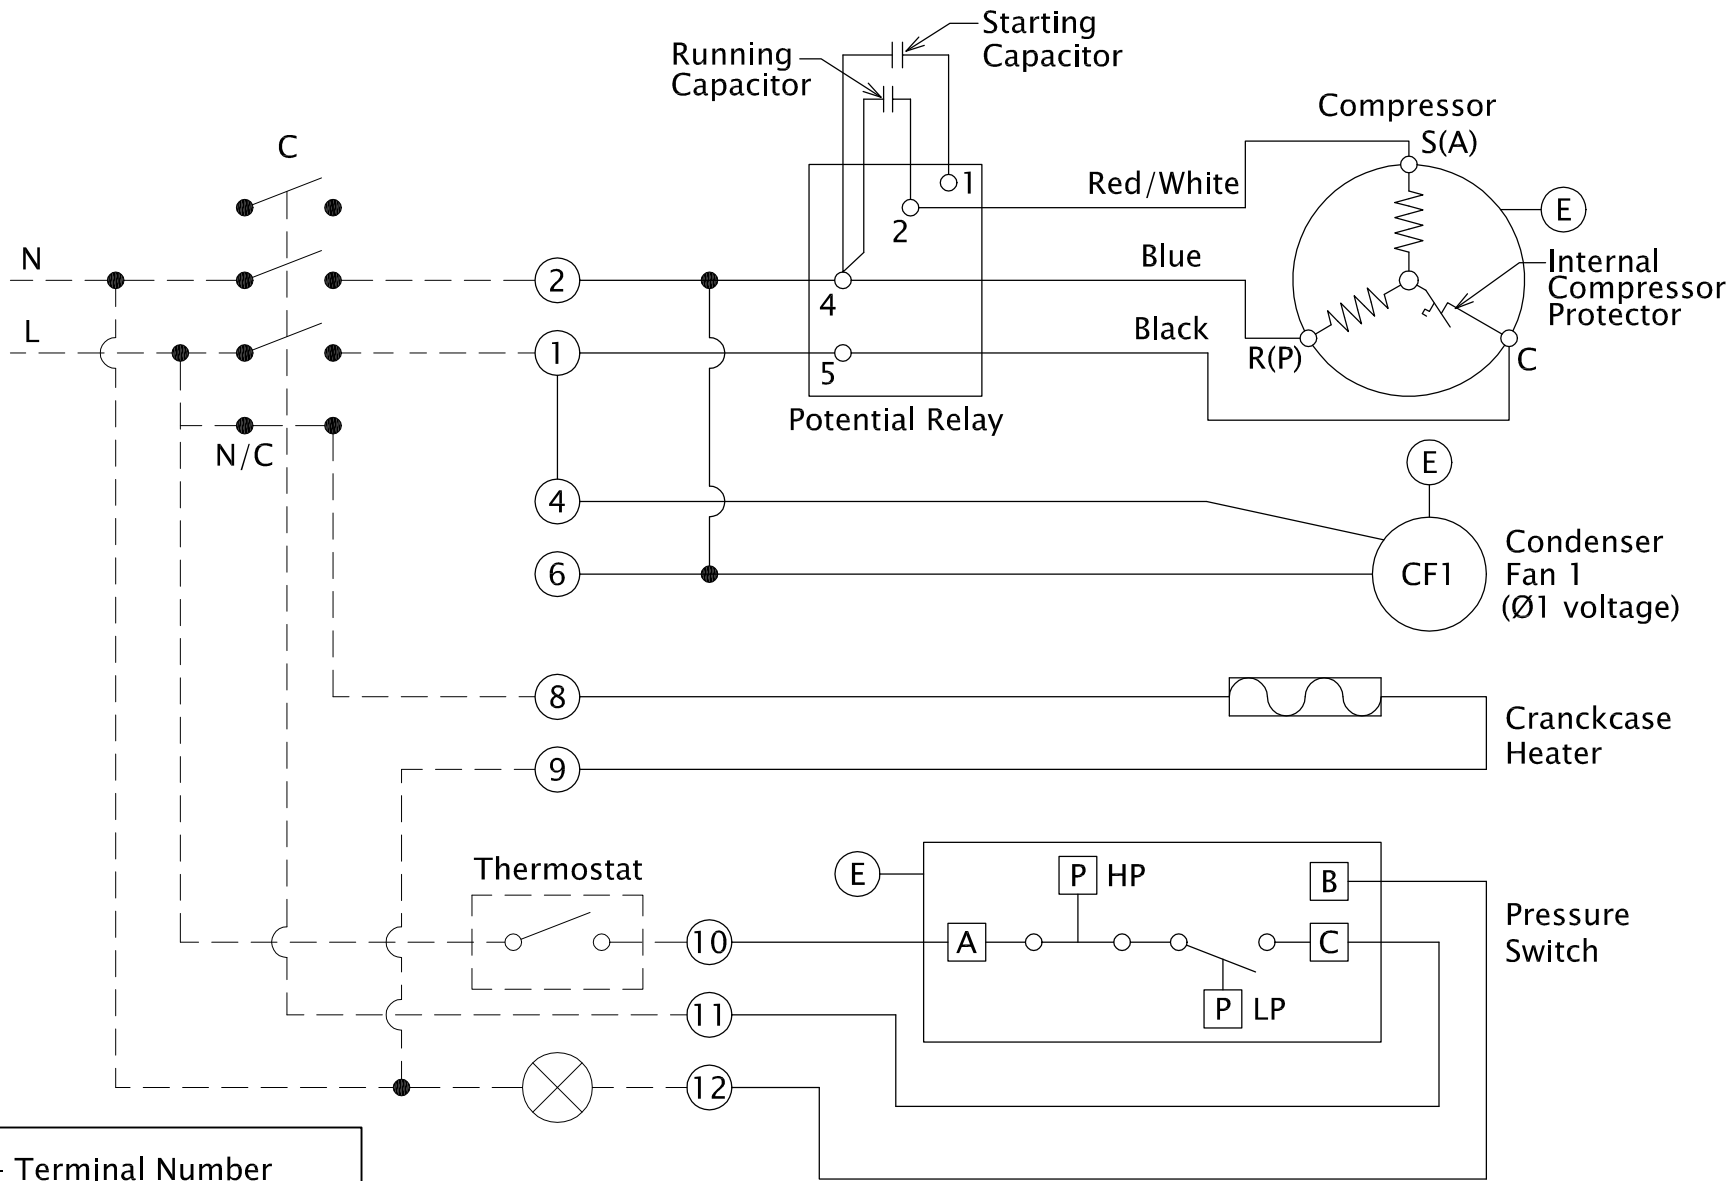

MODEL FH SINGLE FAN (CSR)

- - Terminal Number
- - Suggested Field Wiring
- C - Contactor
- ⊗ - Fault Lamp

Note :
Crankcase heater is self regulating so switching off during compressor operation is not mandatory. Condenser fan supply with 1 phase voltage.