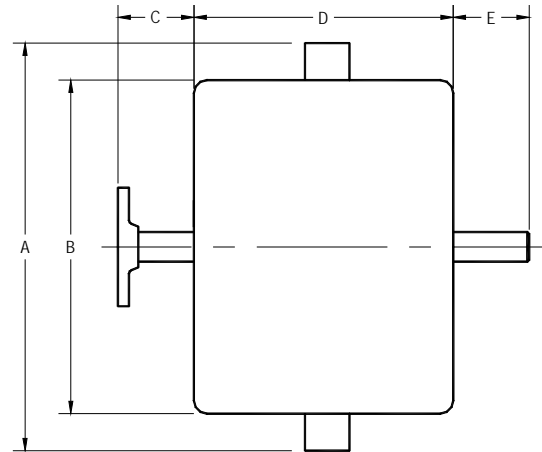

### DIMENSIONAL DATA

PRODUCT CODE	DIMENSIONS				
	A	B	C	D	E
CT52-54001T-H02	111	90.4	-	70	32
CT52-54002T-H02	111	90.4	-	70	32
CT52-54004T-N02	111	90.4	36	70	32

**For further information please contact your nearest Actrol branch**