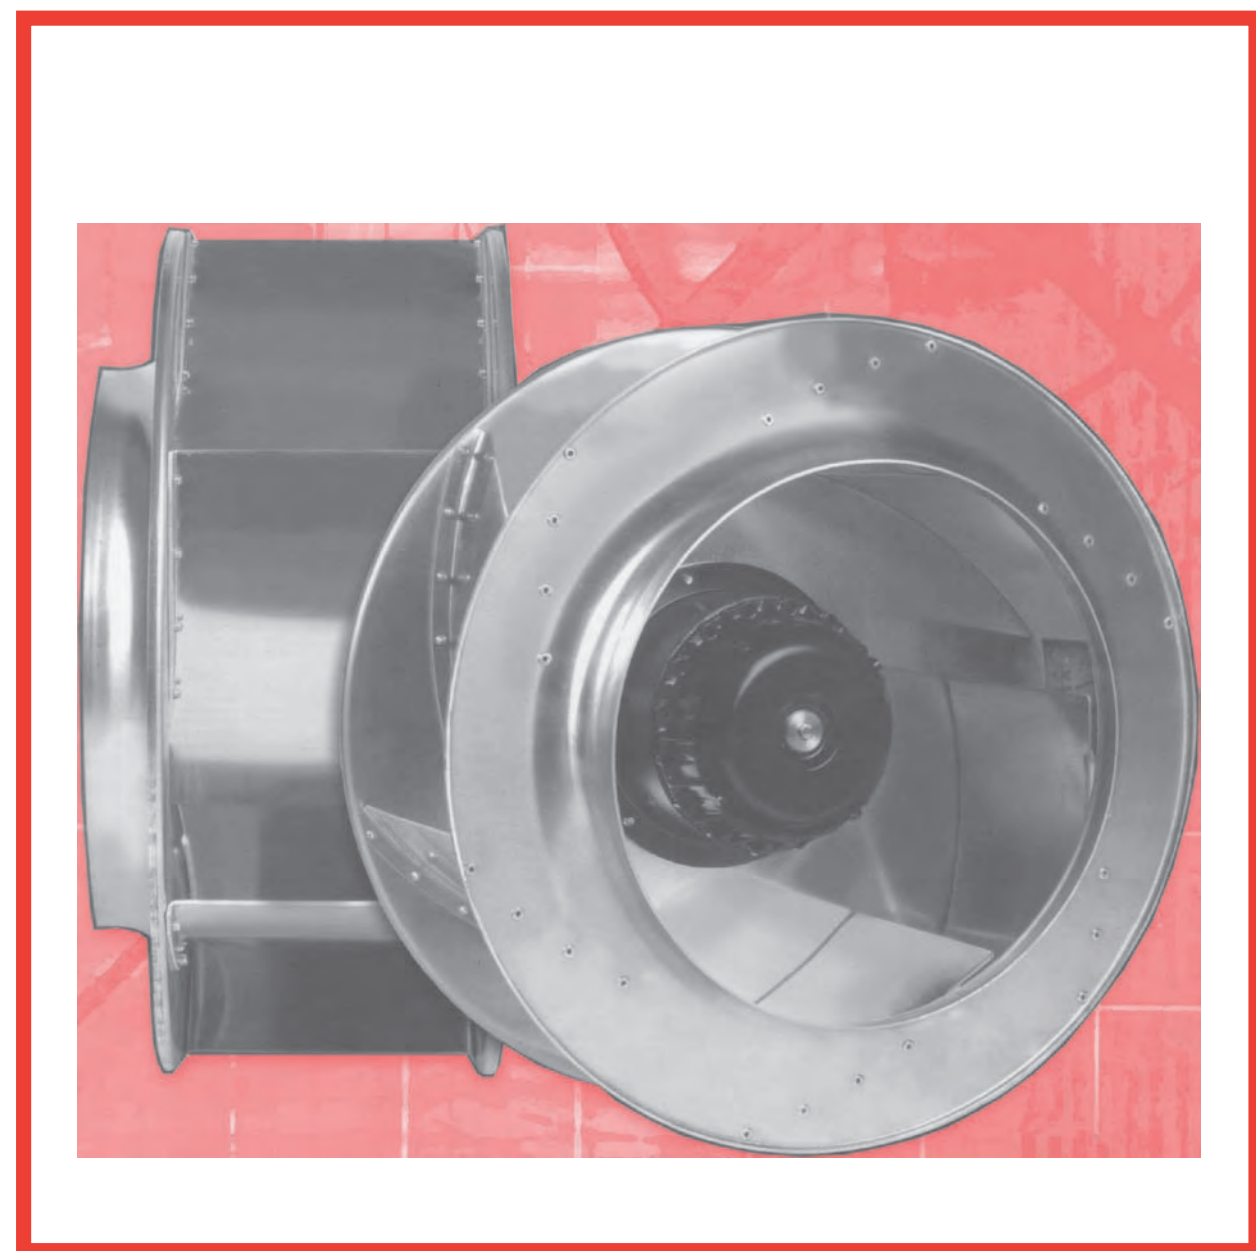

Ventiladores Radiales / Radial fans 133 - 710 mm Ø