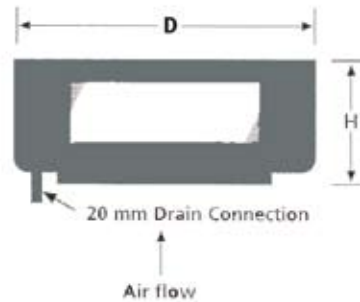

Specifications and Dimensions

STATE HEAD OFFICES

Victoria/Tasmania

19 King Street, Blackburn
Tel 03 9894 1033
Fax 03 9894 3378

South Australia

142 Richmond Road, Marleston
Tel 08 8234 1191
Fax 08 8234 1402

Queensland/Northern Territory

32 Perrin Place, Salisbury
Tel 07 3875 0400
Fax 07 3277 7608

Western Australia

40 Abernethy Road, Belmont
Tel 08 9277 5922
Fax 08 9277 9729