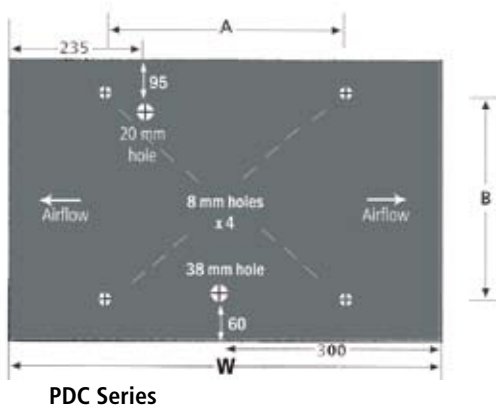

Specifications and Dimensions

STATE HEAD OFFICES

Victoria/Tasmania

19 King Street, Blackburn
Tel 03 9894 1033
Fax 03 9894 3378

South Australia

142 Richmond Road, Marleston
Tel 08 8234 1191
Fax 08 8234 1402

Queensland/Northern Territory

32 Perrin Place, Salisbury
Tel 07 3875 0400
Fax 07 3277 7608

Western Australia

40 Abernethy Road, Belmont
Tel 08 9277 5922
Fax 08 9277 9729

New South Wales/Australian Capital Territory

42-46 Percy Street, Auburn
Tel 02 9749 8383
Fax 02 9646 2634

Your best solution...

www.actrol.com.au

Actrol reserves the right to change specifications without notice.

880200 P/B0706-1