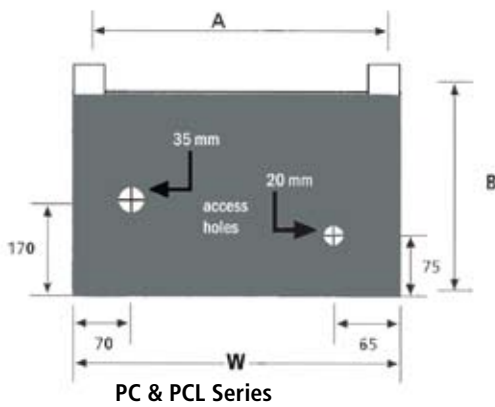

Specifications and Dimensions

STATE HEAD OFFICES

Victoria/Tasmania

19 King Street, Blackburn
Tel 03 9894 1033
Fax 03 9894 3378

South Australia

142 Richmond Road, Marleston
Tel 08 8234 1191
Fax 08 8234 1402

Queensland/Northern Territory

32 Perrin Place, Salisbury
Tel 07 3875 0400
Fax 07 3277 7608

Western Australia

40 Abernethy Road, Belmont
Tel 08 9277 5922
Fax 08 9277 9729

New South Wales/Australian Capital Territory

42-46 Percy Street, Auburn
Tel 02 9749 8383
Fax 02 9646 2634

Your best solution...

www.actrol.com.au

Actrol reserves the right to change specifications without notice.

880200 P/B0706-1