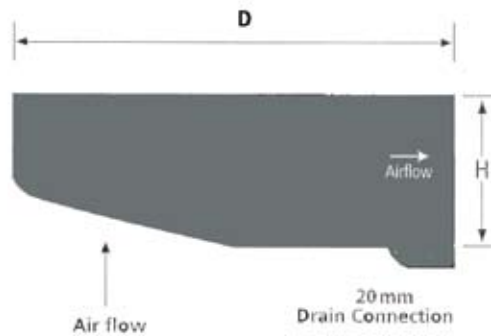

Specifications and Dimensions

STATE HEAD OFFICES

Victoria/Tasmania

19 King Street, Blackburn
Tel 03 9894 1033
Fax 03 9894 3378

South Australia

142 Richmond Road, Marleston
Tel 08 8234 1191
Fax 08 8234 1402

Queensland/Northern Territory

32 Perrin Place, Salisbury
Tel 07 3875 0400
Fax 07 3277 7608

Western Australia

40 Abernethy Road, Belmont
Tel 08 9277 5922
Fax 08 9277 9729

New South Wales/Australian Capital Territory

42-46 Percy Street, Auburn
Tel 02 9749 8383
Fax 02 9646 2634

Your best solution...

www.actrol.com.au

Actrol reserves the right to change specifications without notice.

880200 P/B0706-1